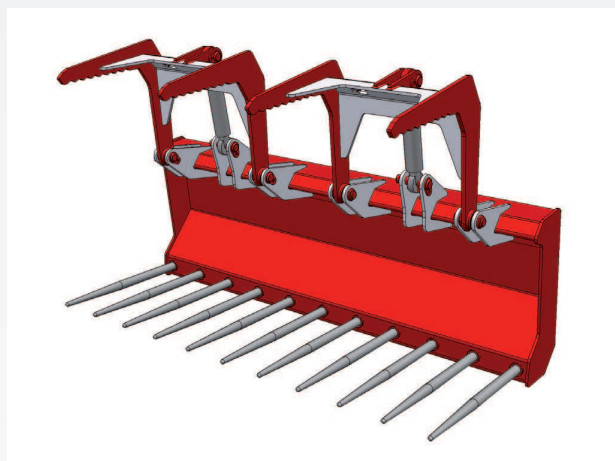

### RETROESCAVATORE CON TRASLATORE PER SKID LOADER E TRATTORI AGRICOLI.

Telaio traslabile, comandi idraulici e distributore a cloche. Per skid loader comandi interni in cabina.

**"TRITONE" BUCKET WITH HYDRAULIC GRAPPLE FOR SKID LOADERS, WHEEL LOADERS, AGRICULTURAL TRACTORS AND TELESCOPICS.**

The hydraulic clamp prevent the dispersion of the material. Suitable for harvesting hay, straw and also for manure.

## **FORCA AGRICOLA PRENSILE PER SKID LOADER, MINIPALE GOMMATE, TRATTORI AGRICOLI, TELESCOPICI.**

Il mordente superiore impedisce la caduta del materiale. Ideale per la raccolta di fieno, paglia, letame etc.

**AGRICULTURAL FORK WITH HYDRAULIC GRAPPLE FOR SKID LOADERS, WHEEL LOADERS, AGRICULTURAL TRACTORS AND TELESCOPICS.**

The hydraulic clamp prevent the dispersion of the material. Suitable for harvesting hay, straw and also for manure.